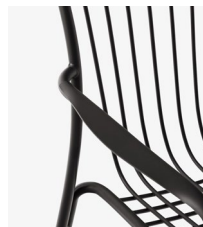

Related Products:

→ Warm Black

→ Bronze Green

→ Ivory

&Tradition[®]

Thorvald Seat Pad & Cushion ^{SC100 & SC101}

Space Copenhagen

2024