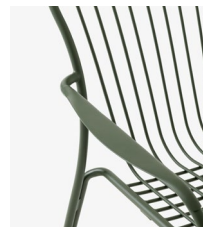

→ Bronze Green