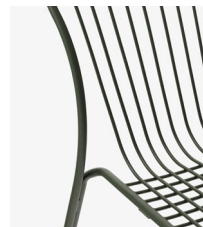

Related Products:

→ Warm Black

→ Bronze Green

→ Ivory

&Tradition®

H: 75.5cm / 30in
Armrest H: 61cm / 24in

W: 71.5cm / 28in, D: 75 / 30in
Seat H: 39.8cm / 16in

Thorvald^{SC101}