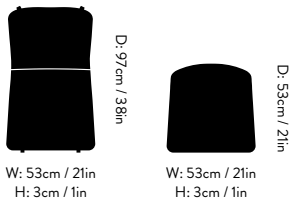

Thorvald Seat Pad & Cushion ^{SC100 & SC101}

Space Copenhagen

2024

Product category
Cushion & Seat Pad

Environment
Outdoor

Material
Heritage Papyrus: Water repellent & stain proof canvas made from 50% recycled acrylic, 47% acrylic, 3% polyester
Marquetry Bora: Water repellent & stain proof canvas made from 100% acrylic

Production process
Fast drying Foam and wadding is cut and put in to a cover.

Finishes
Heritage papyrus
Marquetry Bora

Dimensions
Cushion:
D: 3cm / 1in, W: 53cm / 21in, D: 97cm / 38in
Seat Pad:
D: 3cm / 1in, W: 53cm / 21in, D: 53cm / 21in

Packaging dimensions
Cushion:
D: 10cm / 4in, W: 50cm / 20in, D: 53cm / 21in
Seat pad:
D: 4cm / 1in, W: 51cm / 20in, D: 52cm / 20in

Colli quantity
Cushion 9 pcs
Seat Pad 15 pcs

Weight
Cushion: 0.7kg / incl. packaging: 0.7kg
Seat pad: 0.35kg / incl. packaging: 0.35kg

Country of origin
Poland

(fabric only)

Cleaning instructions
Please download our Material Care & Cleaning instructions through www.andtradition.com

→ **Stock items**
Heritage Papyrus cushion and seat pad
Marquetry Bora cushion and seat pad
Heritage Char cushion and seat pad